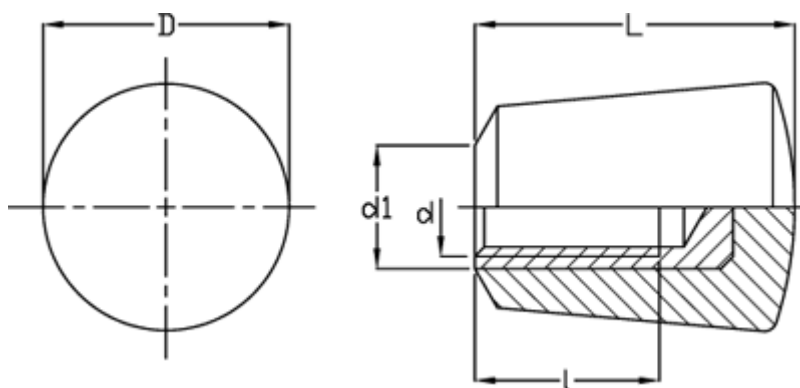

Article number: 2304023902  
Description: E+G Handle  
I.307/25 B-M8

## Measures

---

D	=	20
d1	=	10
d 6H	=	M8
l	=	15
L	=	26